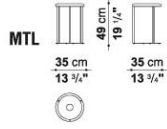

MERA

TECHNICAL DRAWINGS

MTL

MTR39A