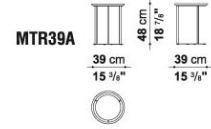

MERA

TECHNICAL DRAWINGS

MTL

MTR39A