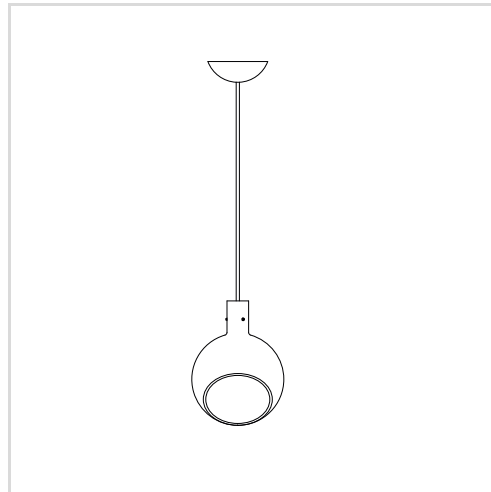

Suspension lamp. Diffuser in white or amber blown glass. Transparent power cable. Black ceiling rose.

MODEL NAME

Parola

CODE

4284..

DIMENSION

Ø 20 x 27 + 250 cm

MATERIAL

Glass

COLORS

BULB

7W Led, 3000 L, CRI 80
Lm 550

POWER CORD

Transparent

**CERTIFICATIONS
AND SYMBOLS**

CE IP20