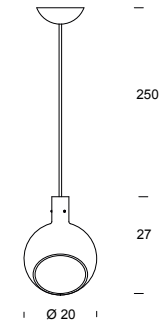

Suspension lamp. Diffuser in white or amber blown glass. Transparent power cable. Black ceiling rose.

MODEL NAME

Parola

CODE

4284..

DIMENSION

Ø 20 x 27 + 250 cm

MATERIAL

Glass

COLORS

BULB

7W Led, 3000 L, CRI 80
Lm 550

POWER CORD

Transparent

**CERTIFICATIONS
AND SYMBOLS**

CE IP20