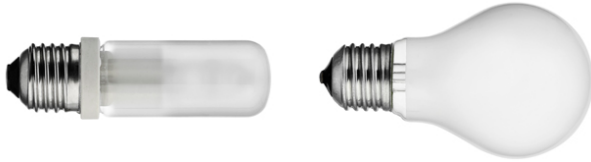

SuperArchimoon . Lamps

HSGS 205W E27

Lamp wattage:
205 W

Lamp category:
Halogen mains

Socket:
E27

Lamp type:
HSGS

LED 21W E27 2452lm

Lamp wattage:
21 W

Lamp category:
LED

Socket:
E27

Lamp type:
LED