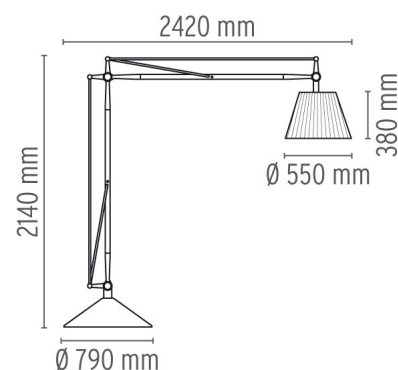

## SUPERARCHIMOOD

<b>Mounting</b>	Floor
<b>Lamps description</b>	1 x MAX 205W E27 HSGS or 1 LED 21W E27 2452lm 3000K dimmer
<b>Environment</b>	Indoor
<b>Finish</b>	Fabric
<b>Technical description</b>	Floor lamp providing direct and diffused light. Acid-etched hand-blown pressed borosilicate glass internal diffuser. Plissé cloth external diffuser. Sand-cast, aluminum diffuser support. Gray painted assembly composed of tubular aluminum arms and tie rods, stainless steel springs, and die-cast aluminum joints. Sand-cast aluminum base with gray painted spun aluminum cover. On the cable there is the electronic &nbsp; dimmer which allows the regulation of light brightness.

### DIMENSIONS

### PHYSICAL

<b>Supply</b>	Power cord
<b>Cord length (mm)</b>	1600
<b>Construction material</b>	Aluminum, Fabric, Glass, Steel
<b>Weight (kg)</b>	91