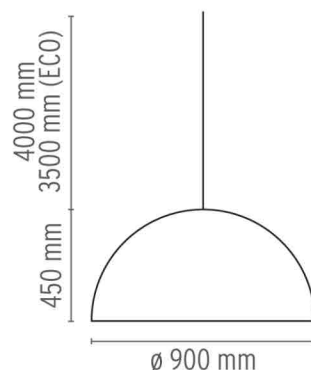

DIMENSIONS