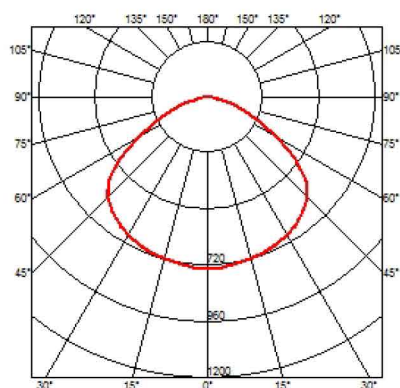

PHYSICAL

Supply	Terminal block
Cord length (mm)	4000
Construction material	Glass, Plaster, Stainless steel
Weight (kg)	29,0

CERTIFICATIONS

IP
20

Skygarden 2 . Lamps

HSGS 205W E27

Lamp wattage:
205 W

Lamp category:
Halogen mains