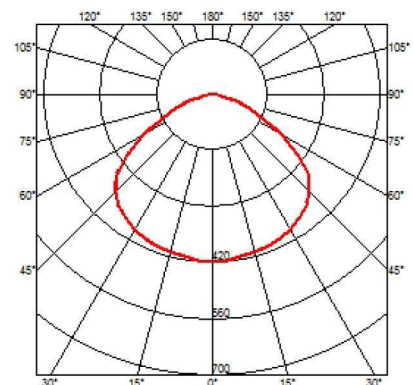

CERTIFICATIONS

IP
20