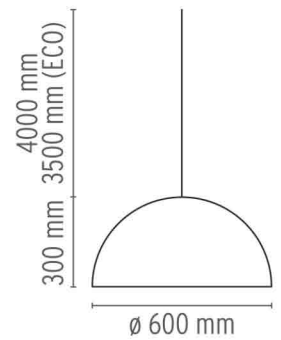

DIMENSIONS