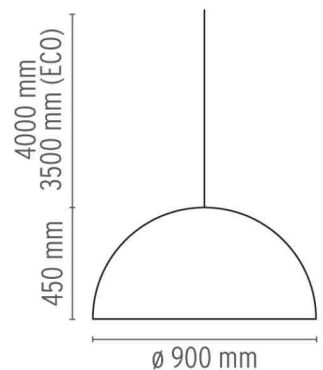

PHYSICAL

Supply	Terminal block
Cord length (mm)	3500
Construction material	Glass, Plaster, Stainless steel
Weight (kg)	29,0

DIMENSIONS

CERTIFICATIONS

Skygarden 2 ECO . Lamps

FSMH 42W GX24q-4

Lamp wattage:
42 W