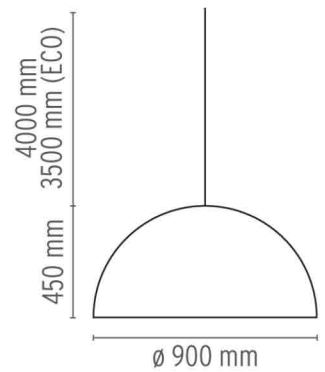

DIMENSIONS