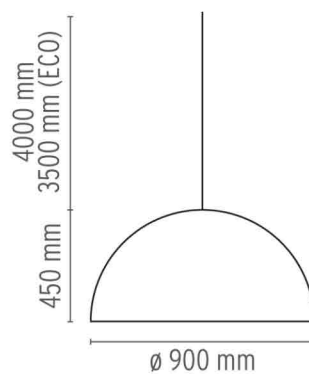

PHYSICAL

Supply	Terminal block
Cord length (mm)	3500
Construction material	Glass, Plaster, Stainless steel
Weight (kg)	29,0

DIMENSIONS

CERTIFICATIONS

Skygarden 2 ECO . Lamps

FSMH 42W GX24q-4

Lamp wattage:
42 W

DIMENSIONS

CERTIFICATIONS