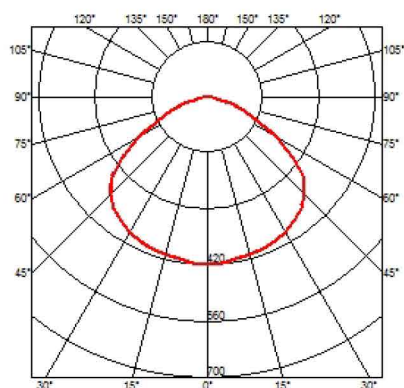

PHYSICAL

Supply	Terminal block
Cord length (mm)	4000
Construction material	Glass, Plaster, Stainless steel
Weight (kg)	13.0

CERTIFICATIONS

IP
20

Skygarden I .Lamps

HSGS 105W E27

Lamp wattage:
105 W

Lamp category:
Halogen mains