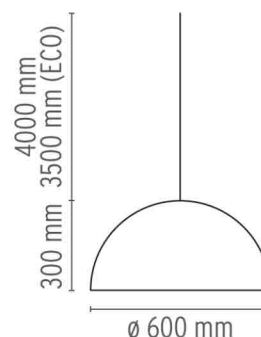

DIMENSIONS