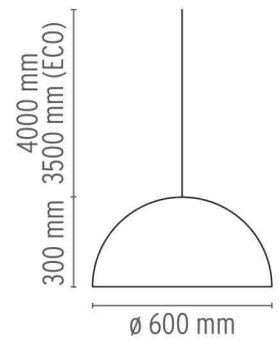

DIMENSIONS