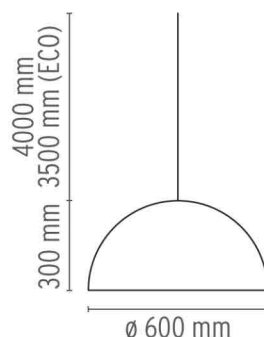

DIMENSIONS