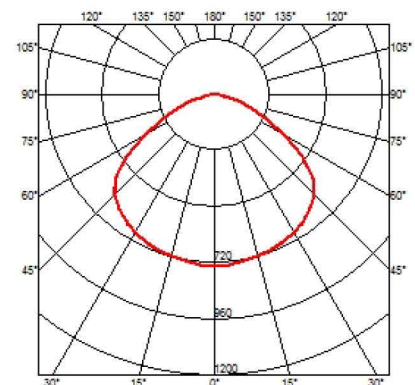

CERTIFICATIONS

IP
20