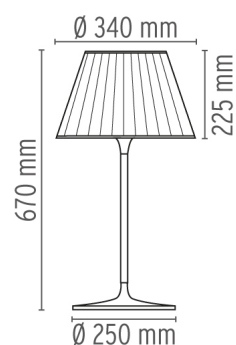

DIMENSIONS

CERTIFICATIONS