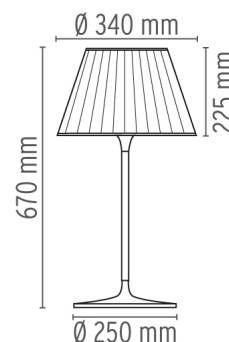

ROMEO SOFT T I

Mounting	Table
Lamps description	1 x MAX 150W E27 HSGS or 1 LED 8W E27 740lm 2700K dimmer
Environment	Indoor
Finish	Fabric
Technical description	Table/desk lamp providing diffused light. Acid-etched pressed borosilicate glass internal diffuser. Plissé cloth shade. Gray painted steel stem and die-cast aluminum base and yoke. Injection-molded transparent polycarbonate diffuser support. On the cable there is the electronic dimmer which allows the regulation of light brightness.

Romeo Soft T I

designed by Philippe Starck

Table/desk lamp providing diffused light

 F6107007 Fabric

DIMENSIONS

ELECTRICAL

Emergency	Without
Switching	On the cable there is the electronic dimmer which allows the regulation of light brightness with a dial.
Voltage (V)	220/240

PHYSICAL

Supply	Power cord
Cord length (mm)	1800
Construction material	Aluminum, Fabric, Glass, Steel
Weight (kg)	5.3

CERTIFICATIONS

IP
20

Romeo Soft T1 . Lamps

HSGS 150W E27

Lamp wattage:
150 W

Lamp category:
Halogen mains