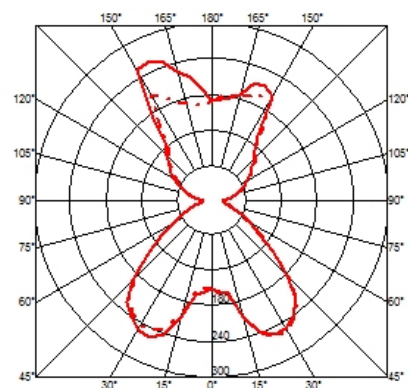

ROMEO SOFT T I

Mounting	Table
Lamps description	1 x MAX 150W E27 HSGS or 1 LED 8W E27 740lm 2700K dimmer
Environment	Indoor
Finish	Fabric
Technical description	Table/desk lamp providing diffused light. Acid-etched pressed borosilicate glass internal diffuser. Plissé cloth shade. Gray painted steel stem and die-cast aluminum base and yoke. Injection-molded transparent polycarbonate diffuser support. On the cable there is the electronic dimmer which allows the regulation of light brightness.

PHYSICAL

Supply	Power cord
Cord length (mm)	1800
Construction material	Aluminum, Fabric, Glass, Steel
Weight (kg)	5.3

CERTIFICATIONS

IP
20

Romeo Soft T1 . Lamps

HSGS 150W E27

Lamp wattage:
150 W

Lamp category:
Halogen mains