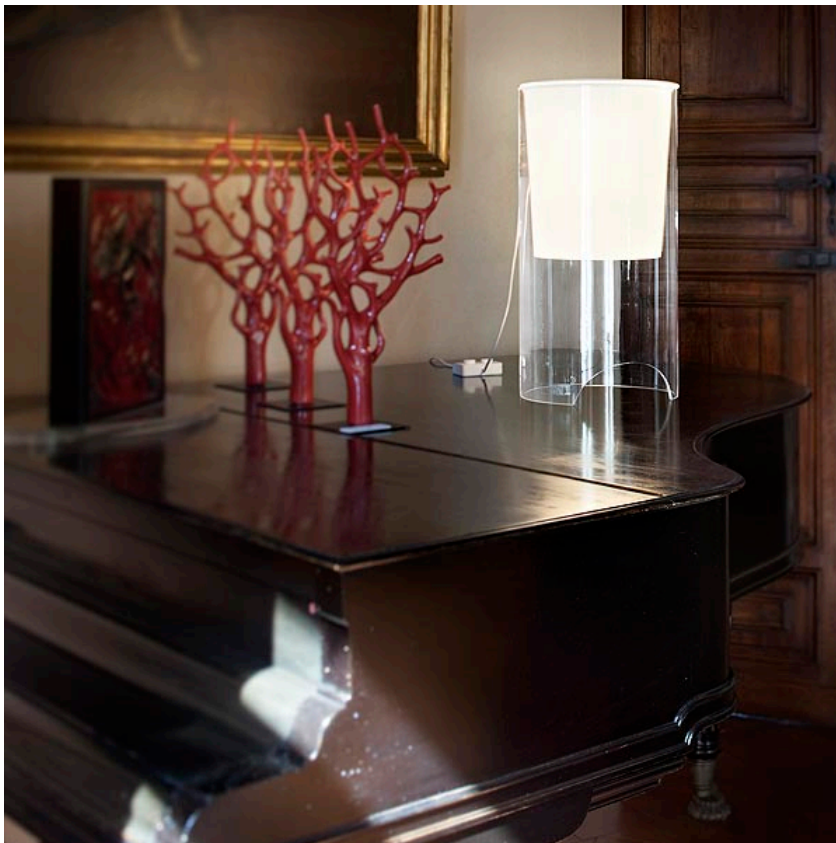

FLOS

AOY

Mounting	Table
Lamps description	1 LED 8W E27 525lm 2700K + 1 x 70W E27 HSGS or 1 LED 8W E27 740lm 2700K
Environment	Indoor
Finish	Opal glass
Technical description	Table lamp providing diffused light. Clear glass cylindrical lamp body. White opaline glass diffuser and reflector.

ELECTRICAL

Emergency	Without
Switching	ON/OFF Switch for each lamp on power cord
Voltage (V)	230

PHYSICAL

Supply	Power cord
Cord length (mm)	2350
Construction material	Glass
Weight (kg)	12.1

AOY

designed by Achille Castiglioni

Table lamp providing diffused light

F0200071 Opal glass

DIMENSIONS

CERTIFICATIONS

FLOS

AOY . Lamps

**LED 8W E27 740lm
2700K**

Lamp wattage:
8 W

HSGS 70W E27

Lamp wattage:
70 W

Lamp category:
Halogen mains

Socket:
E27

Lamp type:
HSGS

AOY

designed by Achille Castiglioni

Table lamp providing diffused light