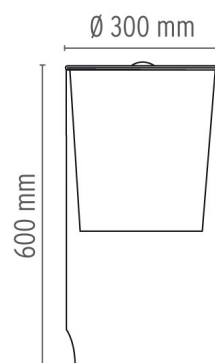

ELECTRICAL

Emergency	Without
Switching	ON/OFF Switch for each lamp on power cord
Voltage (V)	230

PHYSICAL

Supply	Power cord
Cord length (mm)	2350
Construction material	Glass
Weight (kg)	12.1

AOY

designed by Achille Castiglioni

Table lamp providing diffused light

F0200071 Opal glass

DIMENSIONS

CERTIFICATIONS

FLOS

AOY . Lamps

**LED 8W E27 740lm
2700K**

Lamp wattage:
8 W

HSGS 70W E27

Lamp wattage:
70 W

Lamp category:
Halogen mains

Socket:
E27

Lamp type:
HSGS

AOY

designed by Achille Castiglioni

Table lamp providing diffused light

F0200071 Opal glass

DIMENSIONS

CERTIFICATIONS