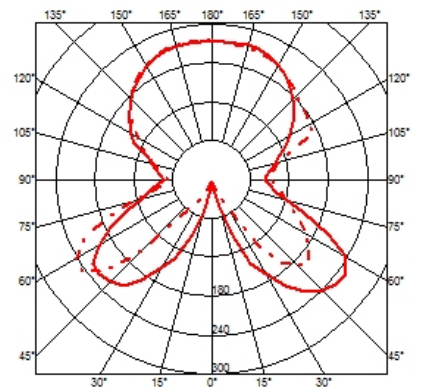

FLOS

AOY

Mounting	Table
Lamps description	1 LED 8W E27 525lm 2700K + 1 x 70W E27 HSGS or 1 LED 8W E27 740lm 2700K
Environment	Indoor
Finish	Opal glass
Technical description	Table lamp providing diffused light. Clear glass cylindrical lamp body. White opaline glass diffuser and reflector.

ELECTRICAL

Emergency	Without
Switching	ON/OFF Switch for each lamp on power cord
Voltage (V)	230

PHYSICAL

Supply	Power cord
Cord length (mm)	2350
Construction material	Glass
Weight (kg)	12.1

AOY

designed by Achille Castiglioni

Table lamp providing diffused light

F0200071 Opal glass

DIMENSIONS

CERTIFICATIONS

FLOS

AOY . Lamps

**LED 8W E27 740lm
2700K**

Lamp wattage:
8 W