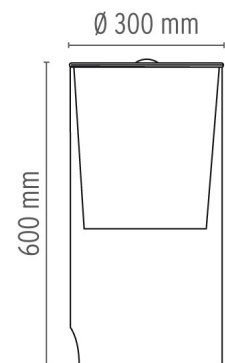

FLOS

AOY

Mounting	Table
Lamps description	1 LED 8W E27 525lm 2700K + 1 x 70W E27 HSGS or 1 LED 8W E27 740lm 2700K
Environment	Indoor
Finish	Opal glass
Technical description	Table lamp providing diffused light. Clear glass cylindrical lamp body. White opaline glass diffuser and reflector.

ELECTRICAL

Emergency	Without
Switching	ON/OFF Switch for each lamp on power cord
Voltage (V)	230

PHYSICAL

Supply	Power cord
Cord length (mm)	2350
Construction material	Glass
Weight (kg)	12.1

AOY

designed by Achille Castiglioni

Table lamp providing diffused light

F0200071 Opal glass

DIMENSIONS

CERTIFICATIONS

FLOS

AOY . Lamps

**LED 8W E27 740lm
2700K**

Lamp wattage:
8 W

F0200071 Opal glass

DIMENSIONS

CERTIFICATIONS