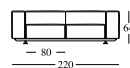

SOF220

SOF252