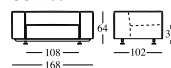

Sofà Francesco Binfaré

General description:

Classical sofa both for its shape and elegant dimension. The metal frame is fixed on steel bars, granting Sofà a perfect stability. The padding is realized through a perfect mixture of Gellyfoam® (a technological material made of a mixture of foams patented by edra) and natural or synthetic material, which makes Sofà unique in its comfort.

Sofà can therefore be declined in several versions: normal seat/low back; normal seat/high back; extended seat/high back; extended seat/low back.

The cover is realized with natural leathers or very thick and soft fabrics, so that the body can be welcomed by the special and comfortable padding.

Sofà Gran Khan

In the size 276 with a rough cut leather thrown on it, Gran Khan; the sofa has wild reminiscence of the primitive couches of the Mongolian tents. Gran Khan is inspired by the tradition of the nomadic peoples living in the lands of the "crescent moon". The cover is a large mantle made of two rough-cut leathers of remarkable thickness (4 mm.), centrally seamed and joined invisibly to the sofa by two big aluminum hooks fasteners.

Use:

Low backrest sofa allowing a formal but extremely comfortable seating. By slipping forward and laying with the nape on the backrest the comfort remains very high. It can be used also laying comfortably the head on the armrest, as it is provided, as the backrest, of a shaped structure and a skillfully hand filled padding.

The absolute stability is granted by the junction bars which assure the unique comfort of Sofà.

Technical description:

Steel structure.

Padding available as:

- Sofà Feather (seat in Gellyfoam® and Feather)
- Sofà Synth (seat in Gellyfoam® and Synthetic Wadding).

Base with junction bars in epoxy lacquered steel.

Feed in molded ABS.