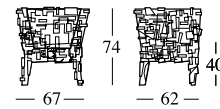

Favela

Fernando and Humberto Campana

General description:

An armchair without any structure, totally handcrafted with many pieces of natural wood, similar to those used in Brasil to build the shacks in the Favelas, skillfully nailed and glued together one over the other in a random way. The hand crafting makes each seat a unique piece. Also available in teak for outdoor use.

Technical description:

Structure in natural pine wood or in teak.
Plastic scratch proof tips.
The version in teak is also for outdoor use.

FAV010 FAVELA Pinus
FAV010 FAVELA Teak