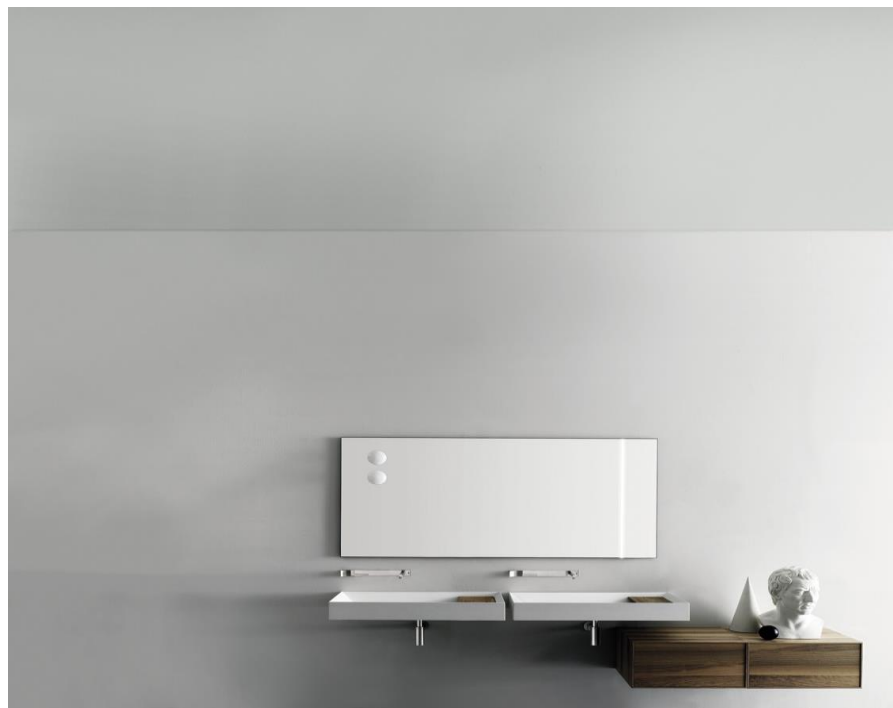

**NAME /** A45

**DESIGN /** Victor Vasilev

**DESCRIPTION /** moulded washbasin in Cristalplant®, with 45° angle-shaped basin, characterised by great functionality and capacity.  
Available versions: free-standing with specific brackets or top-mounted.

**TECHNICAL FEATURES /** moulded washbasin in matt white Cristalplant®  
Sizes: H.120 W.900 D.500  
Specific brackets in metal, white painted.  
Internal small shelf in matt white Cristalplant® and Solid Canaletto black walnut, treated with waterproof oil.

*A45. The name of the product reveals its major feature: the 45° angle. I was interested in revising the shape of the typical bathroom washbasin, reducing the surfaces, which form the volume. Through inclination of the planes/sides, it is possible to simplify the shape and augment the containment capacity. A movable shelf is added in order to provide additional space for the bathroom accessories. It also covers the water drain hole and could be available in different materials offered by Boffi. The idea of 'hiding' the drainage is a tribute to the continuous quest for formal and conceptual simplicity which defines the identity of the company.*