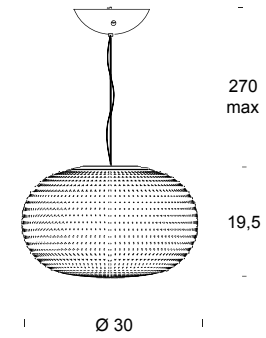

Suspension lamp. Diffuser in satin white blown glass, dotted by tiny dints. White ceiling rose. Transparent power cable. Steel suspension cable.

**MODEL NAME**

Bianca

**CODE**

4306

**DIMENSION**

Ø30 x max 270 cm

**MATERIAL**

Glass

<b>COLORS</b>	 white
<b>BULB</b>	17W Led, 2700 K, CRI 90 , Lm 1750
<b>POWER CORD</b>	Transparent
<b>CERTIFICATIONS AND SYMBOLS</b>	 IP20
<b>ENERGY LABEL</b>	<a href="#">Download</a>