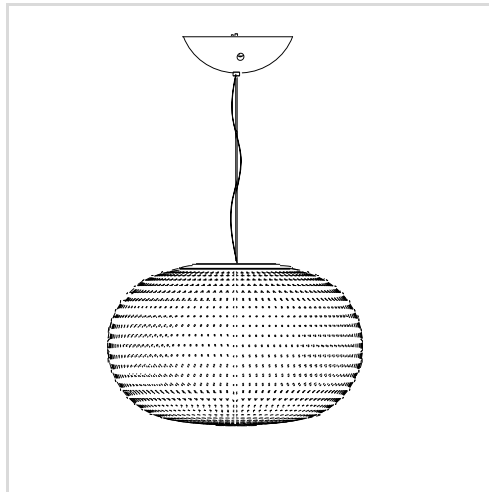

Suspension lamp. Diffuser in satin white blown glass, dotted by tiny dints. White ceiling rose. Transparent power cable. Steel suspension cable.

**MODEL NAME**

Bianca

**CODE**

4306

**DIMENSION**

Ø30 x max 270 cm

**MATERIAL**

Glass

<b>COLORS</b>	 white
<b>BULB</b>	17W Led, 2700 K, CRI 90 , Lm 1750
<b>POWER CORD</b>	Transparent
<b>CERTIFICATIONS AND SYMBOLS</b>	 IP20
<b>ENERGY LABEL</b>	<a href="#">Download</a>