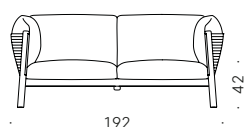

Yak indoor/outdoor LucidiPevere 2019

Armchair and two or more-seater sofa

Materials:

FRAME: frame in black powder-coated stainless steel with elastic straps for outdoor use. Legs and bands in natural Teak, oil-finished.

EXTERNAL BODY: Woven polypropylene yarn.

PADDING: seat cushions, backrest and armrest in polyester fibre with polyurethane foam structure covered with waterproof polyester cloth. Double-sided seat cushions: one side is soft, the other firmer.

EXTERNAL COVER: removable cover in outdoor fabric - i.e. for external use.

PROTECTIVE COVER (optional): waterproof cover in polyester.

+info:

<http://www.depadova.com/materials.pdf>