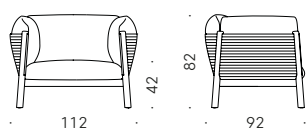

Yak indoor/outdoor LucidiPevere 2019

Armchair and two or more-seater sofa

Materials:

FRAME: frame in black powder-coated stainless steel with elastic straps for outdoor use. Legs and bands in natural Teak, oil-finished.

EXTERNAL BODY: Woven polypropylene yarn.

PADDING: seat cushions, backrest and armrest in polyester fibre with polyurethane foam structure covered with waterproof polyester cloth. Double-sided seat cushions: one side is soft, the other firmer.

EXTERNAL COVER: removable cover in outdoor fabric - i.e. for external use.

PROTECTIVE COVER (optional): waterproof cover in polyester.

+info:

<http://www.depadova.com/materials.pdf>