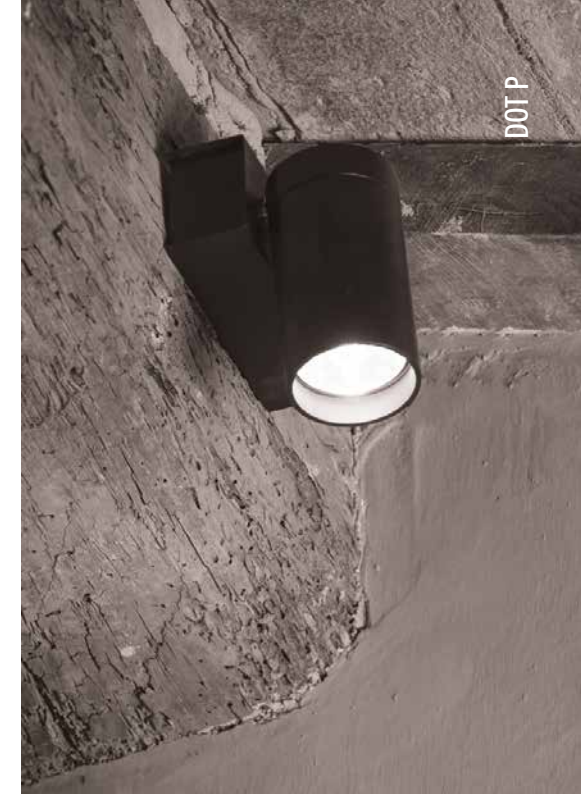

DESIGN OMAR CARRAGLIA - DAVIDE GROPPI - 2015
LAMPADA DA PARETE LED - METALLO
WALL LED LAMP - METAL
ENERGY CLASS: A, A+, A++

CE IP 20

DOT P

CODICE / CODE	FINITURA / FINISHING	CARATTERISTICHE / TECHNICAL INFO
178403	BIANCO OPACO / MATT WHITE	230 / 240 V - 50 / 60 Hz - MAX 10 W LED - GU10 - 3000K - 450 lm LAMPADINA NON INCLUSA BULB NOT INCLUDED
178404	NERO OPACO / MATT BLACK	