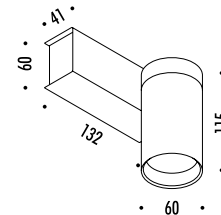

DESIGN OMAR CARRAGLIA - DAVIDE GROPPI - 2015
LAMPADA DA PARETE LED - METALLO
WALL LED LAMP - METAL
ENERGY CLASS: A, A+, A++

CE IP 20

DOT P

CODICE / CODE	FINITURA / FINISHING	CARATTERISTICHE / TECHNICAL INFO
178403	BIANCO OPACO / MATT WHITE	230 / 240 V - 50 / 60 Hz - MAX 10 W LED - GU10 - 3000K - 450 lm LAMPADINA NON INCLUSA BULB NOT INCLUDED
178404	NERO OPACO / MATT BLACK	