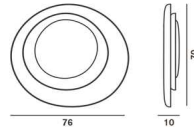

Bahia, wall technical info

FOSCARINI

Description

Wall lamp with reflected and diffused light. Consisting of three matt white injection moulded polycarbonate egg-shaped plates fitted together asymmetrically. The largest plate works as the wall mounting plate, and the two central plates conceal the lighting technology part and electronic ballast.

Materials polycarbonate

Colors white

Model

Bahia

Weight

net kg: 3,40
gross kg: 4,50

Packaging

vol. m3: 0,111
n. boxes: 1

Bulbs

fluorescent 1x40W + 1x22W 2GX13 electronic ballast

Not dimmable

Certifications

Energy Class

A⁺ A

Brightness light

diffused light

[2D/3D drawings](#)
[photometric info](#)
[assembly instructions](#)

download area