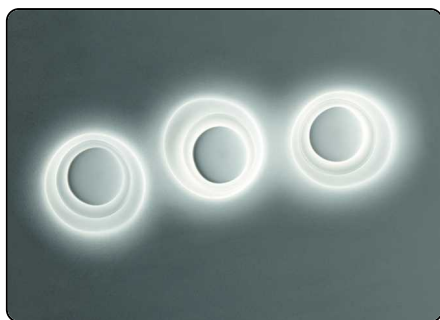

Bahia, wall design Lucidi e Pevere 2010

FOSCARINI

Bahia is a wall lamp that is seductive and captivating, thanks to the special nature of its design and the innovative interplay of light and shade that it produces. Its appeal is the result of three overlapping planes that have a slightly asymmetrical profile and reciprocal placement. The first two house the light source, accompanying the light that flows over their concave surface and vanishes towards the edges. The third element completes the composition, silhouetted through backlight with a strong, contrasting design. Every ray that emanates from

Bahia is contained of light and shade, which make it both a lighting object and luminous decoration. Bahia is offered in total white, to underline its essential dramatic nature and its essence, without being ostentatious. It decorates a whole wall alone, with very little width, or can be used to create multiple compositions that are luminous archipelagos in both the home and the public spaces.

Bahia, wall technical info

FOSCARINI

Description

Wall lamp with reflected and diffused light. Consisting of three matt white injection moulded polycarbonate egg-shaped plates fitted together asymmetrically. The largest plate works as the wall mounting plate, and the two central plates conceal the lighting technology part and electronic ballast.