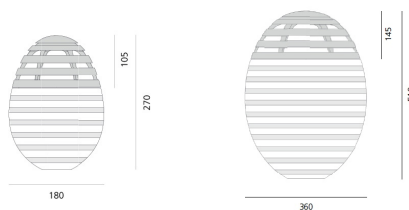

### Incalmo

A decisive yet soft gesture summarizes this small wall lamp, available in two sizes (120 e 150mm). two equal and perpendicular discs act as wall support and host the LED optics, which diffuse indirect light with a 90% performance level.

Aluminium ● White ○

LEDUndimmable

⊕ IP20

W	Dimensions	Luminous Flux (lm)	Color	Code	Product name
25W	H 27 cm	2000lm	●	NEW	Incalmo Aluminium Small
29W	H 27 cm	1890lm	○	NEW	Incalmo Glass Small
43W	H 51 cm	2058lm	○	NEW	Incalmo Glass Big with optic
		2646lm	○	NEW	Incalmo Glass Big without optic