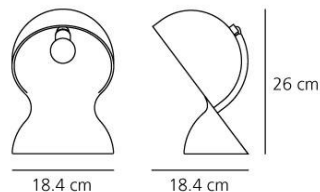

- Black
- Trasparent Orange
- Trasparent Red
- White

HALOD45 Table

W	Dimensions	Luminous Flux (lm)	Color	Code	Product name
18 W	1.84x1.84 cm	170 lm	<span style="color: orange;">●</span>	1467010A	Dalù Trasparent orange
28 W	1.84x1.84 cm	345 lm	<span style="color: red;">●</span>	1467050A	Dalù Trasparent red
			<span style="color: black;">●</span>	1466030A	Dalù Black

HALOD45 Floor

W	Dimensions	Luminous Flux (lm)	Color	Code	Product name
28 W	1.84x1.84 cm	345 lm		1466000A	Dalù White