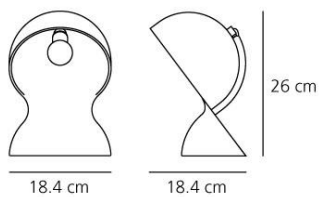

- Black
- Trasparent Orange
- Trasparent Red
- White

HALOD45 Table

W	Dimensions	Luminous Flux (lm)	Color	Code	Product name
18 W	1.84x1.84 cm	170 lm	<span style="color: orange;">●</span>	1467010A	Dalù Trasparent orange
28 W	1.84x1.84 cm	345 lm	<span style="color: red;">●</span>	1467050A	Dalù Trasparent red
			<span style="color: black;">●</span>	1466030A	Dalù Black

HALOD45 Floor

W	Dimensions	Luminous Flux (lm)	Color	Code	Product name
28 W	1.84x1.84 cm	345 lm		1466000A	Dalù White