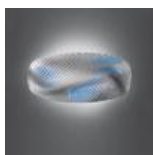

### Cosmic Angel

“The undulating waves have been studied to capture light from several different sources as a way of creating a very poly-sensorial distribution of light within a room or architectural space.” Materials: body lamp-reflector made of thermoplastic material; back diffuser in opal methacrylate.

Mirror

LEDWall

**IP20**

W	Dimensions	Luminous Flux (lm)	Color	Code	Product name
110+7,5 W	25x178 cm	9600 lm		<b>1518010A</b>	<b>Cosmic Angel</b>