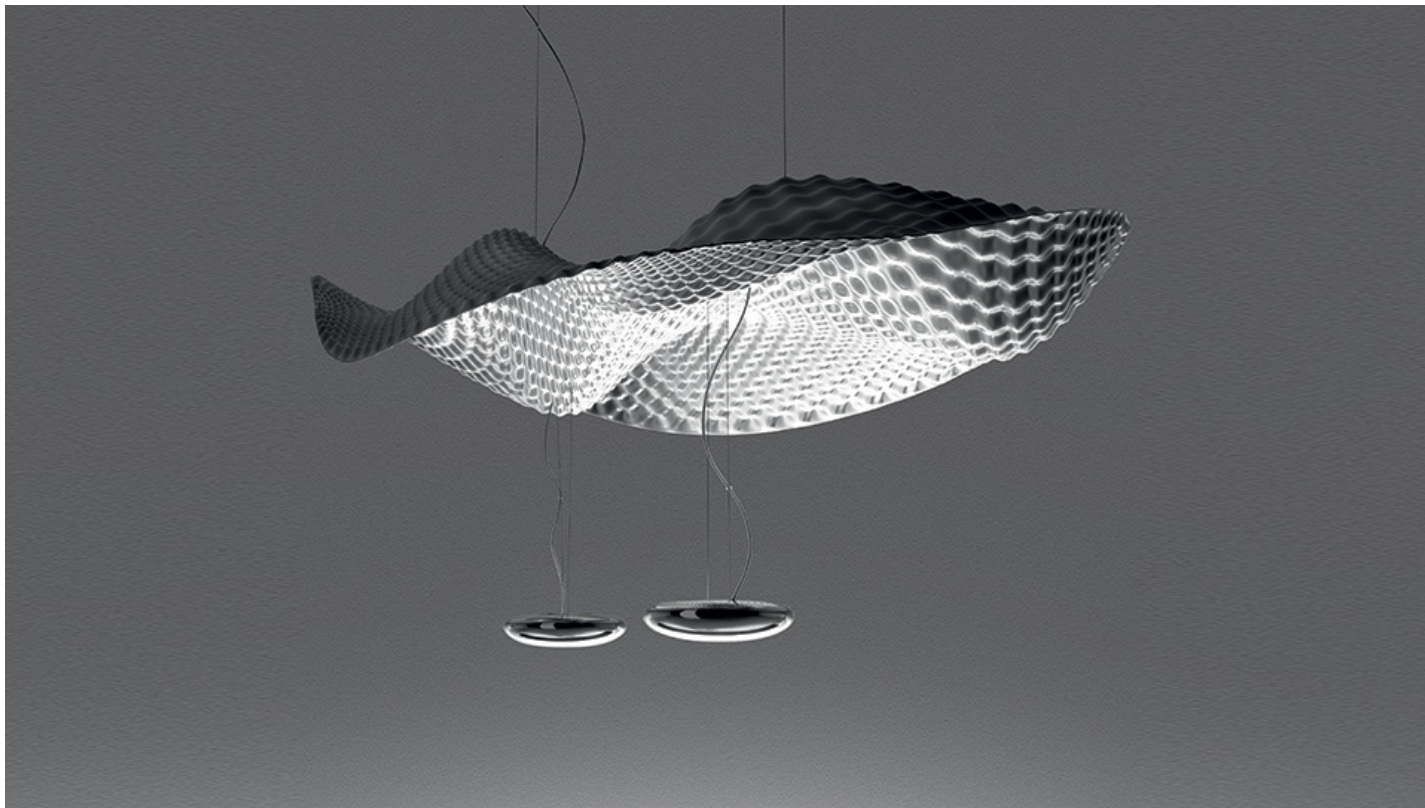

### Cosmic Angel

“The undulating waves have been studied to capture light from several different sources as a way of creating a very poly-sensorial distribution of light within a room or architectural space.” Materials: body lamp-reflector made of thermoplastic material; back diffuser in opal methacrylate.

Mirror

LEDWall

**IP20**

W	Dimensions	Luminous Flux (lm)	Color	Code	Product name
110+7,5 W	25x178 cm	9600 lm		<b>1518010A</b>	<b>Cosmic Angel</b>